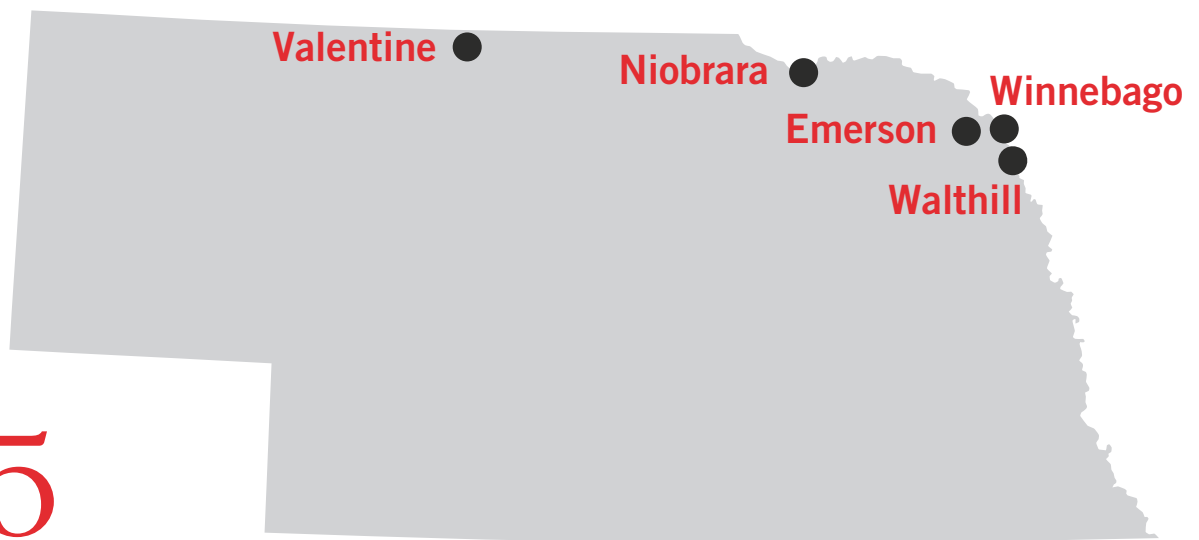

GAMING BY THE NUMBERS

Nebraska

Nebraska is home to tribal gaming operators that support Nebraskan jobs and \$1.4 million in tax revenue annually for all levels of government.

5

Casino Gaming Locations*

105