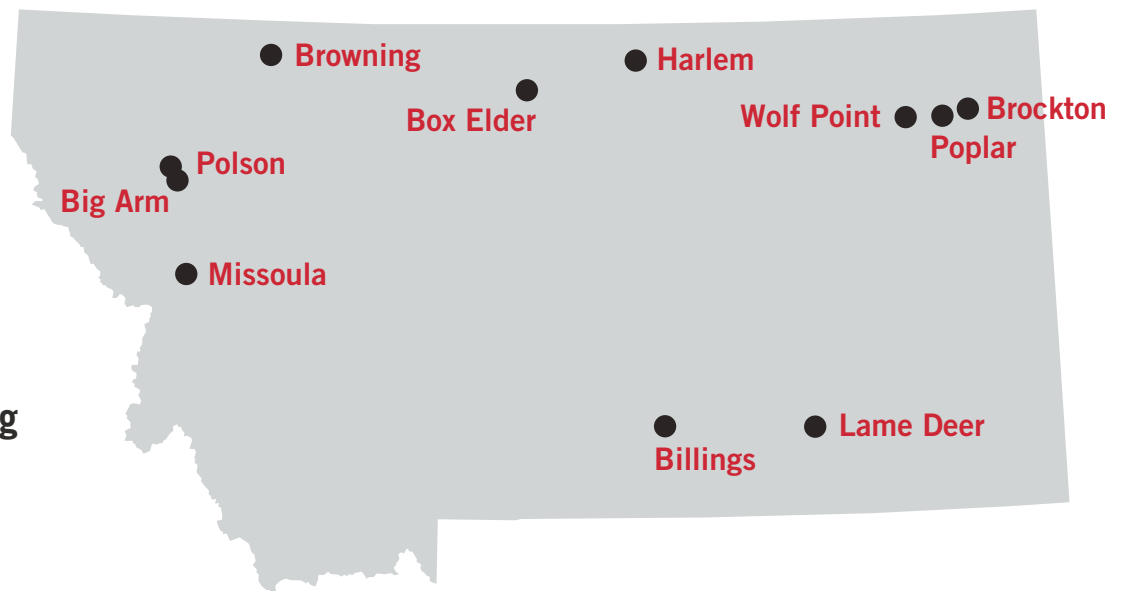

GAMING BY THE NUMBERS

Montana

Montana is home to tribal gaming operators that support jobs for hundreds of Montanans and \$6.1 million in tax revenue annually for all levels of government.

15
Casino Gaming
Locations*